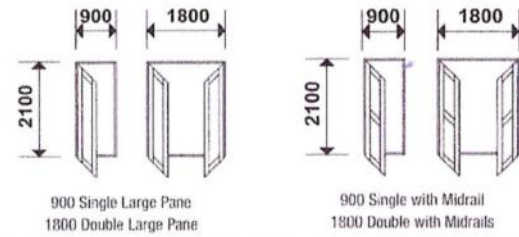

Hinged Doors

Single hinged doors - open in or out / hinges on left or right.