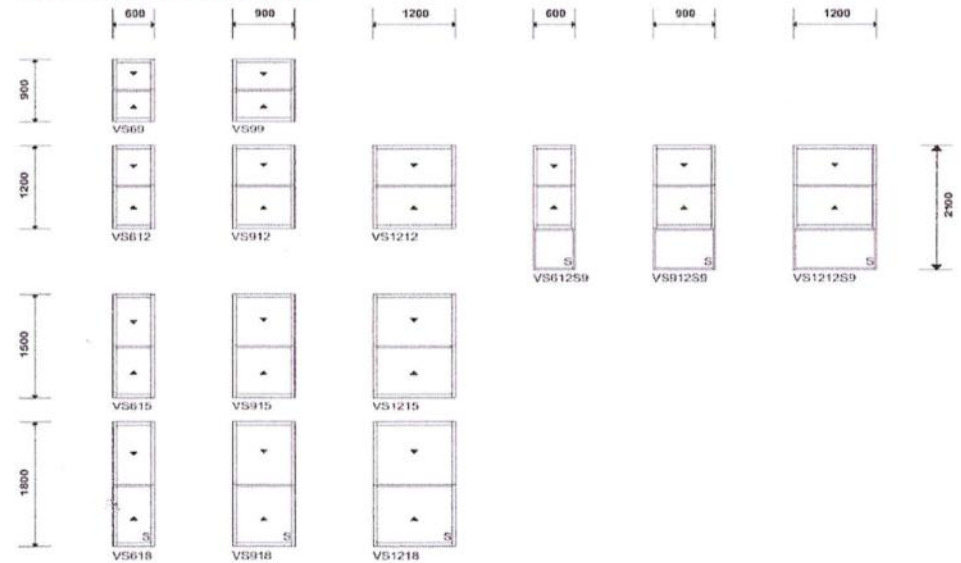

Vertical Sliding Windows

Custom made sizes & configurations on all products available on request.

Sizes are 10mm smaller in width and height than shown except for sidelight and shower doors. Products glazed in accordance with National Building Regulations. All elevations viewed from outside.