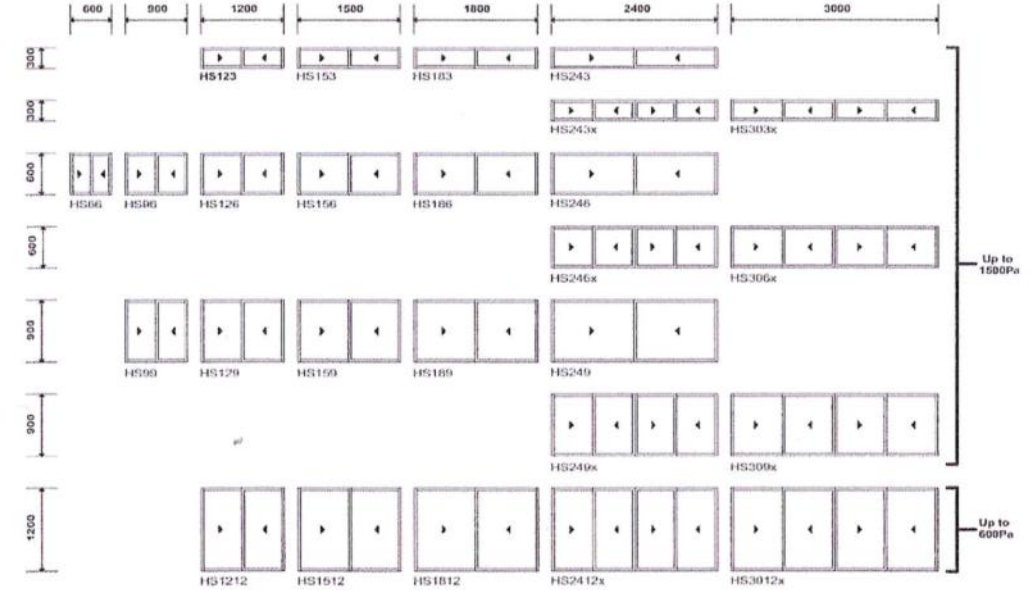

Horizontal Sliding Windows