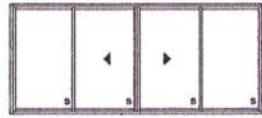

OXXO 4 Panel Door

3000 OXXO
3600 OXXO
4000 OXXO
4200 OXXO
4800 OXXO
5400 OXXO
6000 OXXO