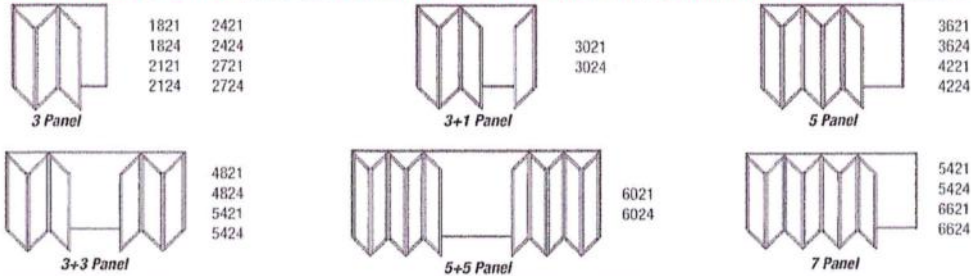

Sliding Folding Doors

Custom made sizes & configurations available on request.

Showers

PIVOT DOOR		TRI DOOR		CORNER ENTRY		BI-SLIDER		PENTA RETURN PANELS		IN LINE PANEL		RETURN PANEL	
SIZE	ADJUSTMENT	SIZE	ADJUSTMENT	SIZE	ADJUSTMENT	SIZE	ADJUSTMENT	SIZE	ADJUSTMENT	SIZE	ADJUSTMENT	SIZE	ADJUSTMENT
800	(576 - 831)	700	(676 - 731)	800	(726 - 841)	1100	(1076 - 1131)	400	(384 - 476)	700	(676 - 708)	700	(676 - 708)
900	(626 - 681)	750	(726 - 791)	900	(806 - 911)	1200	(1176 - 1231)	400	(384 - 476)	800	(726 - 758)	800	(726 - 758)
1000	(676 - 731)	800	(776 - 831)	1000	(906 - 1011)	1300	(1276 - 1331)	500	(484 - 516)	900	(876 - 888)	900	(876 - 888)
1100	(726 - 781)	850	(826 - 881)	1100	(976 - 1081)	1400	(1376 - 1431)	600	(584 - 616)	1000	(926 - 958)	1000	(926 - 958)
1200	(776 - 831)	900	(876 - 931)	1200	(1026 - 1131)					1100	(976 - 1008)	1100	(976 - 1008)
1300	(826 - 881)	950	(926 - 981)							1200	(1026 - 1058)	1200	(1026 - 1058)
1400	(876 - 931)	1000	(976 - 1031)							1300	(1076 - 1108)	1300	(1076 - 1108)
1500	(926 - 981)	1050	(1026 - 1081)							1400	(1126 - 1158)	1400	(1126 - 1158)
1600	(976 - 1031)	1100	(1076 - 1131)							1500	(1176 - 1208)	1500	(1176 - 1208)

Custom made sizes & configurations on all products available on request.

Sizes are 10mm smaller in width and height than shown except for sidelight and shower doors. Products glazed in accordance with National Building Regulations. All elevations viewed from outside.