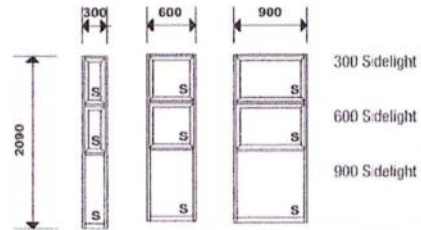

Patio Sliding Doors

All standard patio sliding folding doors are 2100mm high.

OXX 2 Panel Door

1500 OX
1800 OX
2000 OX
2100 OX
2400 OX
2700 OX
3000 OX

OXX 3 Panel Door

2210 OXX
2660 OXX
2960 OXX
3110 OXX
3560 OXX
4010 OXX
4460 OXX

OXXO 4 Panel Door

3000 OXXO
3600 OXXO
4000 OXXO
4200 OXXO
4800 OXXO
5400 OXXO
6000 OXXO

Sidelights

Sidelights and Toplights are designed to clip onto the patio sliding door.